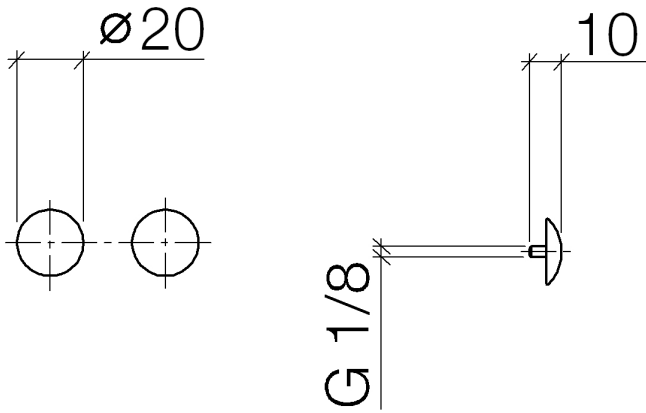

Decorative caps for Perfecto - Chrome

IMO

12 801 970

• 1 pair

Including retaining screws available under order no. 12 800 970-FF

Fits: IMO, LULU, MADISON, MEM, TARA, CL.1, LISSÉ, VAIA, META, CYO

	Chrome	12 801 970-00
	Brushed Platinum	12 801 970-06
	Platinum	12 801 970-08
	Durabronze (23kt Gold)	12 801 970-09
	Dark Chrome	12 801 970-19
	Light Gold	12 801 970-26
	Brushed Light Gold	12 801 970-27
	Brushed Durabronze (23kt Gold)	12 801 970-28
	Matte Black	12 801 970-33
	Brushed Bronze	12 801 970-42
	Brushed Champagne (22kt Gold)	12 801 970-46
	Champagne (22kt Gold)	12 801 970-47
	Brushed Chrome	12 801 970-93
	Brushed Dark Platinum	12 801 970-99

12 801 970

Decorative caps for Perfecto - Chrome

IMO

12 801 970

Parts for other
finishes can be found
here: Brushed
Platinum

Spare parts list

No.	Item Number	Name	Quantity used	Delivery time
1	09 30 30 060-00	screw	2	10